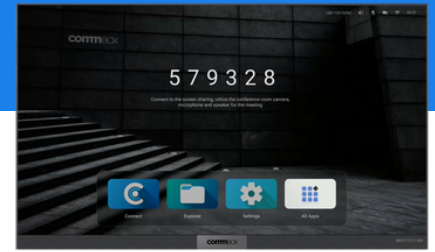

CommBox LED Board 16:9 is perfect for boardrooms, meeting rooms, command centres, halls, auditoriums and retail environments.

LED Board 16:9

Gen 2 - Ultra

SPECIFICATIONS

SKU:	CBLBCXK13512	CBLBC2K13515	CBLBC4K16209	CBLBCXK16212	CBLBC4K21612
LED Size	135"	135"	162"	162"	216"
ENVIRONMENTAL CONDITIONS					
Operation Temp (°C)	0 - 40	0 - 40	0 - 40	0 - 40	0 - 40
Op Humidity (RH)	10%~80%	10%~80%	10%~80%	10%~80%	10%~80%

OPTIONAL WINDOWS MODULE - CBLBPCM5

CPU	Intel® Core™ I5-1240P (40PIN) - Windows 11
MEMORY	16GB
GRAPHICS	Integrated graphics
SSD	256GB
INPUTS	1xRJ45, 2xHDMI IN, 1xHDMI OUT, 2xUSB3.0

PRE-INSTALLED APPLICATIONS

CommBox OS - Lite
CommBox Connect
CommBox Manage - 5 Year Licence

CERTIFICATIONS

Certifications: RoHS, RCM, CE

WHAT'S IN THE BOX

Amount	Accessories
1X	Remote
1X	Powercord - AU/NZ
1X	Wall Bracket
1X	Front Maintenance Tool
1X	Spare Parts and Tool Kits

COMMBOX EXPERIENCE

Warranty: 3 year warranty (plus optional 4 or 5 years spare parts warranty) - AU & NZ***

Training: Unlimited FREE virtual training for the life of the screen

Support: Same business day help desk support

*All information and specs contained on this document are correct at time of publication

** USB Out is recommended for scenarios where the computer serves as the input source. By connecting directly to the computer via USB Out, it enables functionalities such as reading USB mouse, keyboard, wireless presenter, etc.

*** For more information on regional warranties please see our website