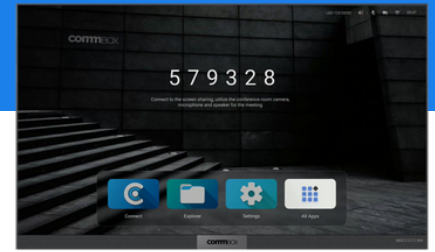

CommBox LED Board 16:9 is perfect for boardrooms, meeting rooms, command centres, halls, auditoriums and retail environments.

LED Board 16:9

Gen 2 - Ultra

SPECIFICATIONS

SKU:	CBLBCXK13512	CBLBC2K13515	CBLBC4K16209	CBLBCXK16212	CBLBC4K21612
LED Size	135"	135"	162"	162"	216"
AUDIO					
Speaker Type	Front facing +Side seam	Front facing +Side seam	Front facing +Side seam	Front facing +Side seam	Front facing +Side seam
Sound channel	2.0	2.0	2.0	2.0	2.0
Speaker (W)	4x15W+ 2x30W	4x15W+ 2x30W	4x15W+ 2x30W	4x15W+ 2x30W	4x15W+ 2x30W
COMPUTE AND CONTROL					
Operating System	Android 13 (optional Windows Module available)	Android 13 (optional Windows Module available)	Android 13 (optional Windows Module available)	Android 13 (optional Windows Module available)	Android 13 (optional Windows Module available)
System Version	CommBox OS	CommBox OS	CommBox OS	CommBox OS	CommBox OS
RAM	8GB	8GB	8GB	8GB	8GB
ROM	64GB	64GB	64GB	64GB	64GB
Architecture	Dual Quad Core	Dual Quad Core	Dual Quad Core	Dual Quad Core	Dual Quad Core
RS232 Control	Yes	Yes	Yes	Yes	Yes
IP Control	Yes	Yes	Yes	Yes	Yes
Wake on Lan	Yes	Yes	Yes	Yes	Yes
Remote Mgt	Yes	Yes	Yes	Yes	Yes
POWER					
Avg Power (kw)		0.48	0.64	TBA	0.57
Power Consumption (kw)	TBA	1.46	2.15	TBA	1.91
CONNECTIVITY					
WIFI 6 - Dual	Yes	Yes	Yes	Yes	Yes
Bluetooth 5.3	Yes	Yes	Yes	Yes	Yes